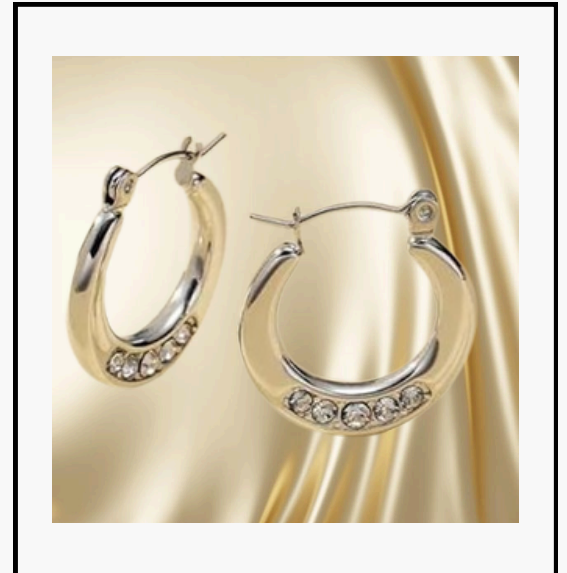

SHINY/REFLECTIVE

PREMIUM COLLECTION

SPECIAL OCCASIONS

CHANDELIER EARRINGS

MINIMALIST STYLE

STERLING SILVER

VERSATILE

AFFORDABLE LUXURY