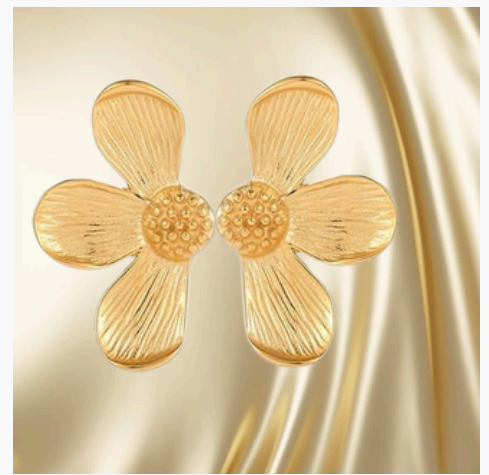

HIGH-QUALITY FINISH