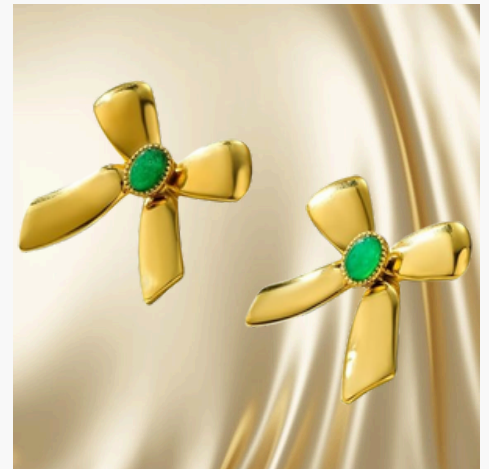

SHINY/REFLECTIVE

PREMIUM COLLECTION

SPECIAL OCCASIONS

CHANDELIER EARRINGS

MINIMALIST STYLE

STERLING SILVER

VERSATILE

AFFORDABLE LUXURY

EXCLUSIVE EDITION

HIGH-QUALITY

DROP EARRINGS

EAR CUFFS

VINTAGE-INSPIRED

ADJUSTABLE

CONTEMPORARY

CLASSIC