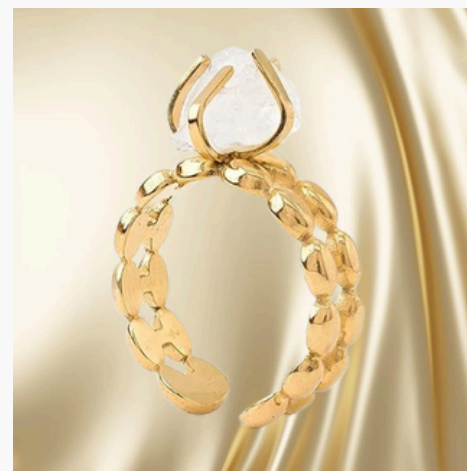

EXCLUSIVE EDITION

HIGH-QUALITY

DROP EARRINGS

EAR CUFFS

VINTAGE-INSPIRED

ADJUSTABLE

CONTEMPORARY

CLASSIC

FINE JEWELRY

ETHICAL JEWELRY

CUSTOM DESIGN

TRENDY DESIGN

EVERY OCCASION

STYLISH

FASHIONABLE

ADJUSTABLE