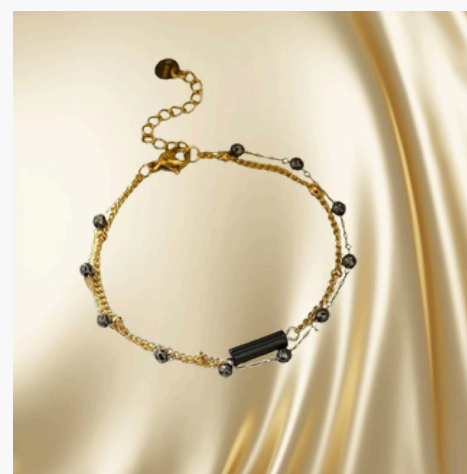

CASUAL WEAR