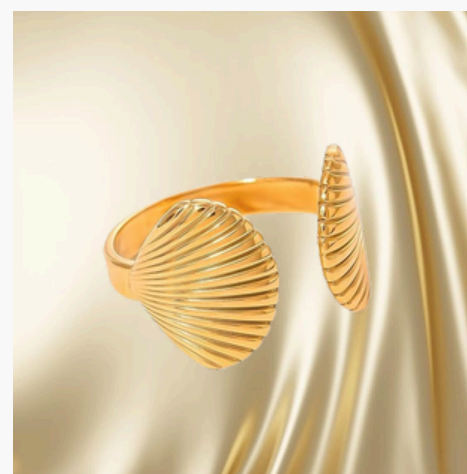

CUSTOM DESIGN