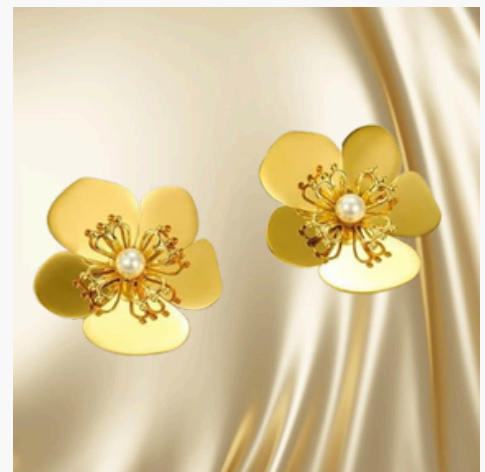

LUXURY SHOPPERS