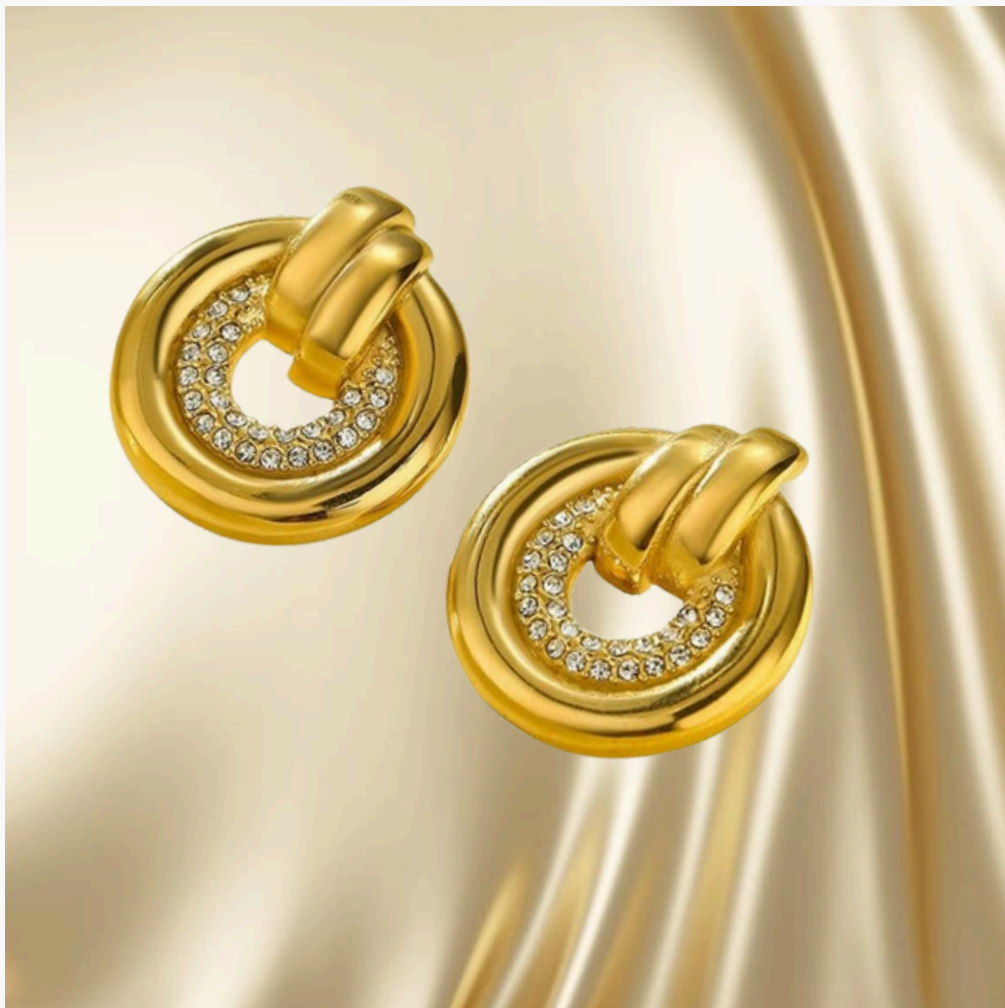

LUXURY SHOPPERS