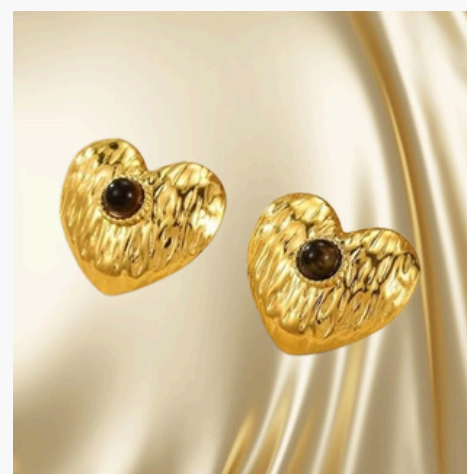

NON-ALLERGENIC