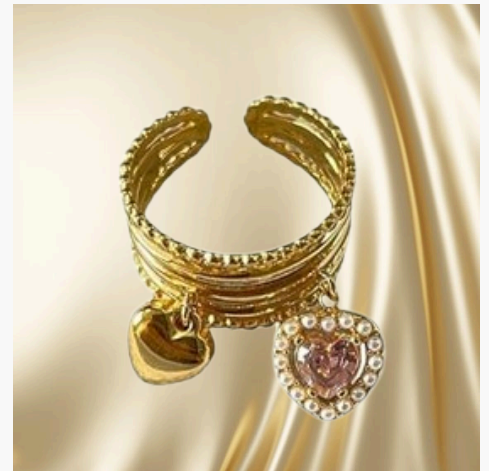

EXCLUSIVE EDITION

HIGH-QUALITY

DROP EARRINGS

EAR CUFFS

VINTAGE-INSPIRED

ADJUSTABLE

CONTEMPORARY

CLASSIC

FINE JEWELRY

ETHICAL JEWELRY

CUSTOM DESIGN

TRENDY DESIGN

EVERY OCCASION

STYLISH

FASHIONABLE

ADJUSTABLE