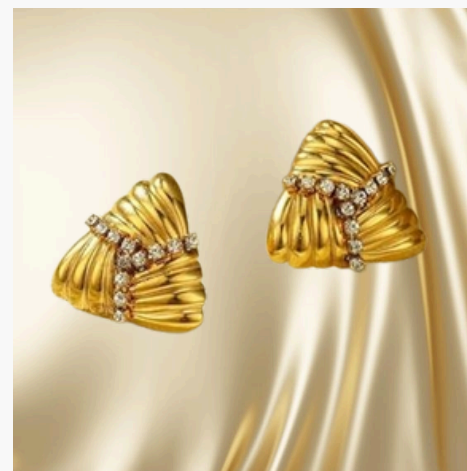

SHINY/REFLECTIVE

PREMIUM COLLECTION

SPECIAL OCCASIONS

CHANDELIER EARRINGS

MINIMALIST STYLE

STERLING SILVER

VERSATILE

AFFORDABLE LUXURY

EXCLUSIVE EDITION

HIGH-QUALITY

DROP EARRINGS

EAR CUFFS

VINTAGE-INSPIRED

ADJUSTABLE

CONTEMPORARY

CLASSIC