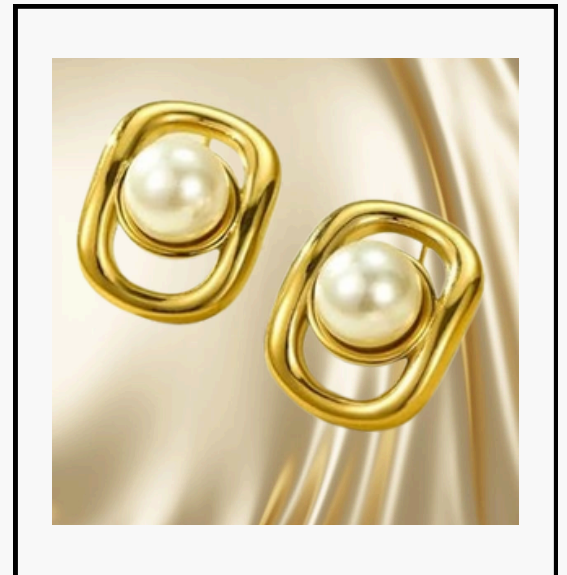

PERSONALIZED ACCESSORIES