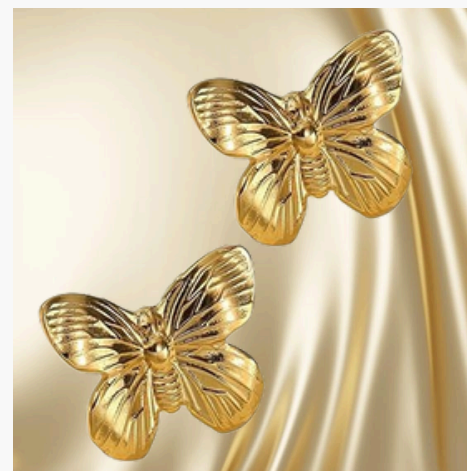

SHINY/REFLECTIVE

PREMIUM COLLECTION

SPECIAL OCCASIONS

CHANDELIER EARRINGS

MINIMALIST STYLE

STERLING SILVER

VERSATILE

AFFORDABLE LUXURY

EXCLUSIVE EDITION

HIGH-QUALITY

DROP EARRINGS

EAR CUFFS

VINTAGE-INSPIRED

ADJUSTABLE

CONTEMPORARY

CLASSIC