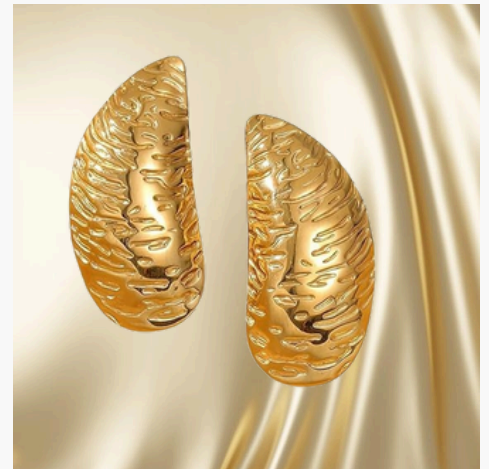

SHINY/REFLECTIVE

PREMIUM COLLECTION

SPECIAL OCCASIONS

CHANDELIER EARRINGS

MINIMALIST STYLE

STERLING SILVER

VERSATILE

AFFORDABLE LUXURY