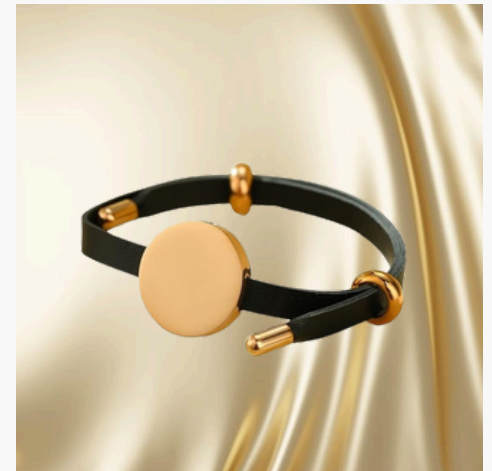

EVERYDAY WEAR

FASHION-FORWARD

COMFORT WEAR

HIGH-QUALITY FINISH

NECKLACE COLLECTION

DESIGN ELEMENTS

STYLE & AESTHETIC

USAGE & FUNCTIONALITY

EXCLUSIVE EDITION

HIGH-QUALITY

DROP EARRINGS

EAR CUFFS

VINTAGE-INSPIRED

ADJUSTABLE

CONTEMPORARY

CLASSIC